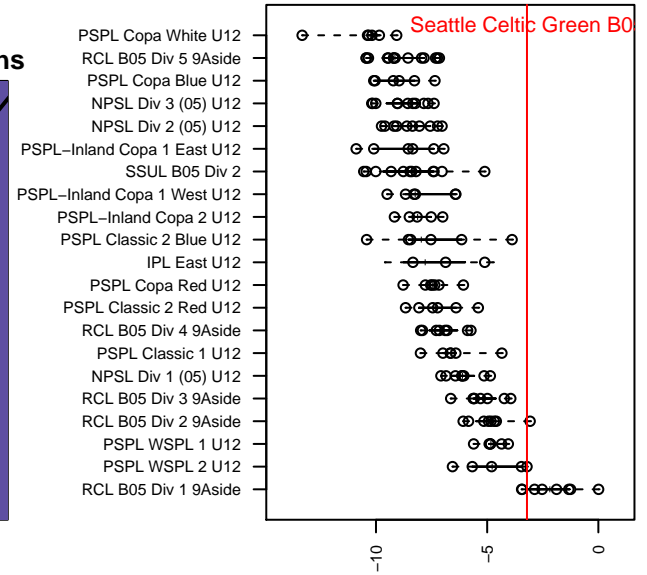

**attack and defense rating
relative to others at age
and all opponents in last 13 months**